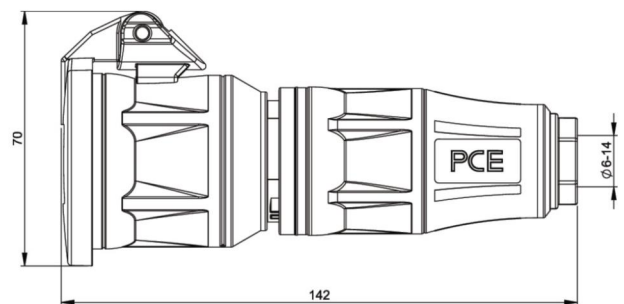

PCE data sheet

article#	25712-sr
article description	Safety connector lid nat IP54 red series TopTaurus2
description long	Safety connector series TopTaurus2 with hinged lid color: black-red, material: PA6 2-component rubberized screwless quick lock system for housing cover and strain relief earthing system: Austrian/German 16A / 250V AC / 3p (2P+E), protection rating: IP54
GTIN (EAN)	9003399454790
country of origin	AT
customs number	85366990
net weight	0.132 kg
packaging quantity	10
minimum order quantity	10

ETIM 7.0	EC001327
Model	Protective contact (SCHUKO)
Material	Plastic
For heavy conditions (in accordance with VDE)	True
Degree of protection (IP)	IP54
Angle of plug	Straight
Connection system	Schraubklemme
Suitable for protective contact pin	False
Colour	Red
Number of poles	3
Nominal voltage	250 V
Nominal current	16 A

K (cable Ø)	6-14 mm
SW	21 mm
wire flexible	1-2,5 mm ²
contact screws	80 Ncm
strain relief	400 Ncm
dismantling length	30 mm
stripping length	7 mm

www.manufacturer-safety.info